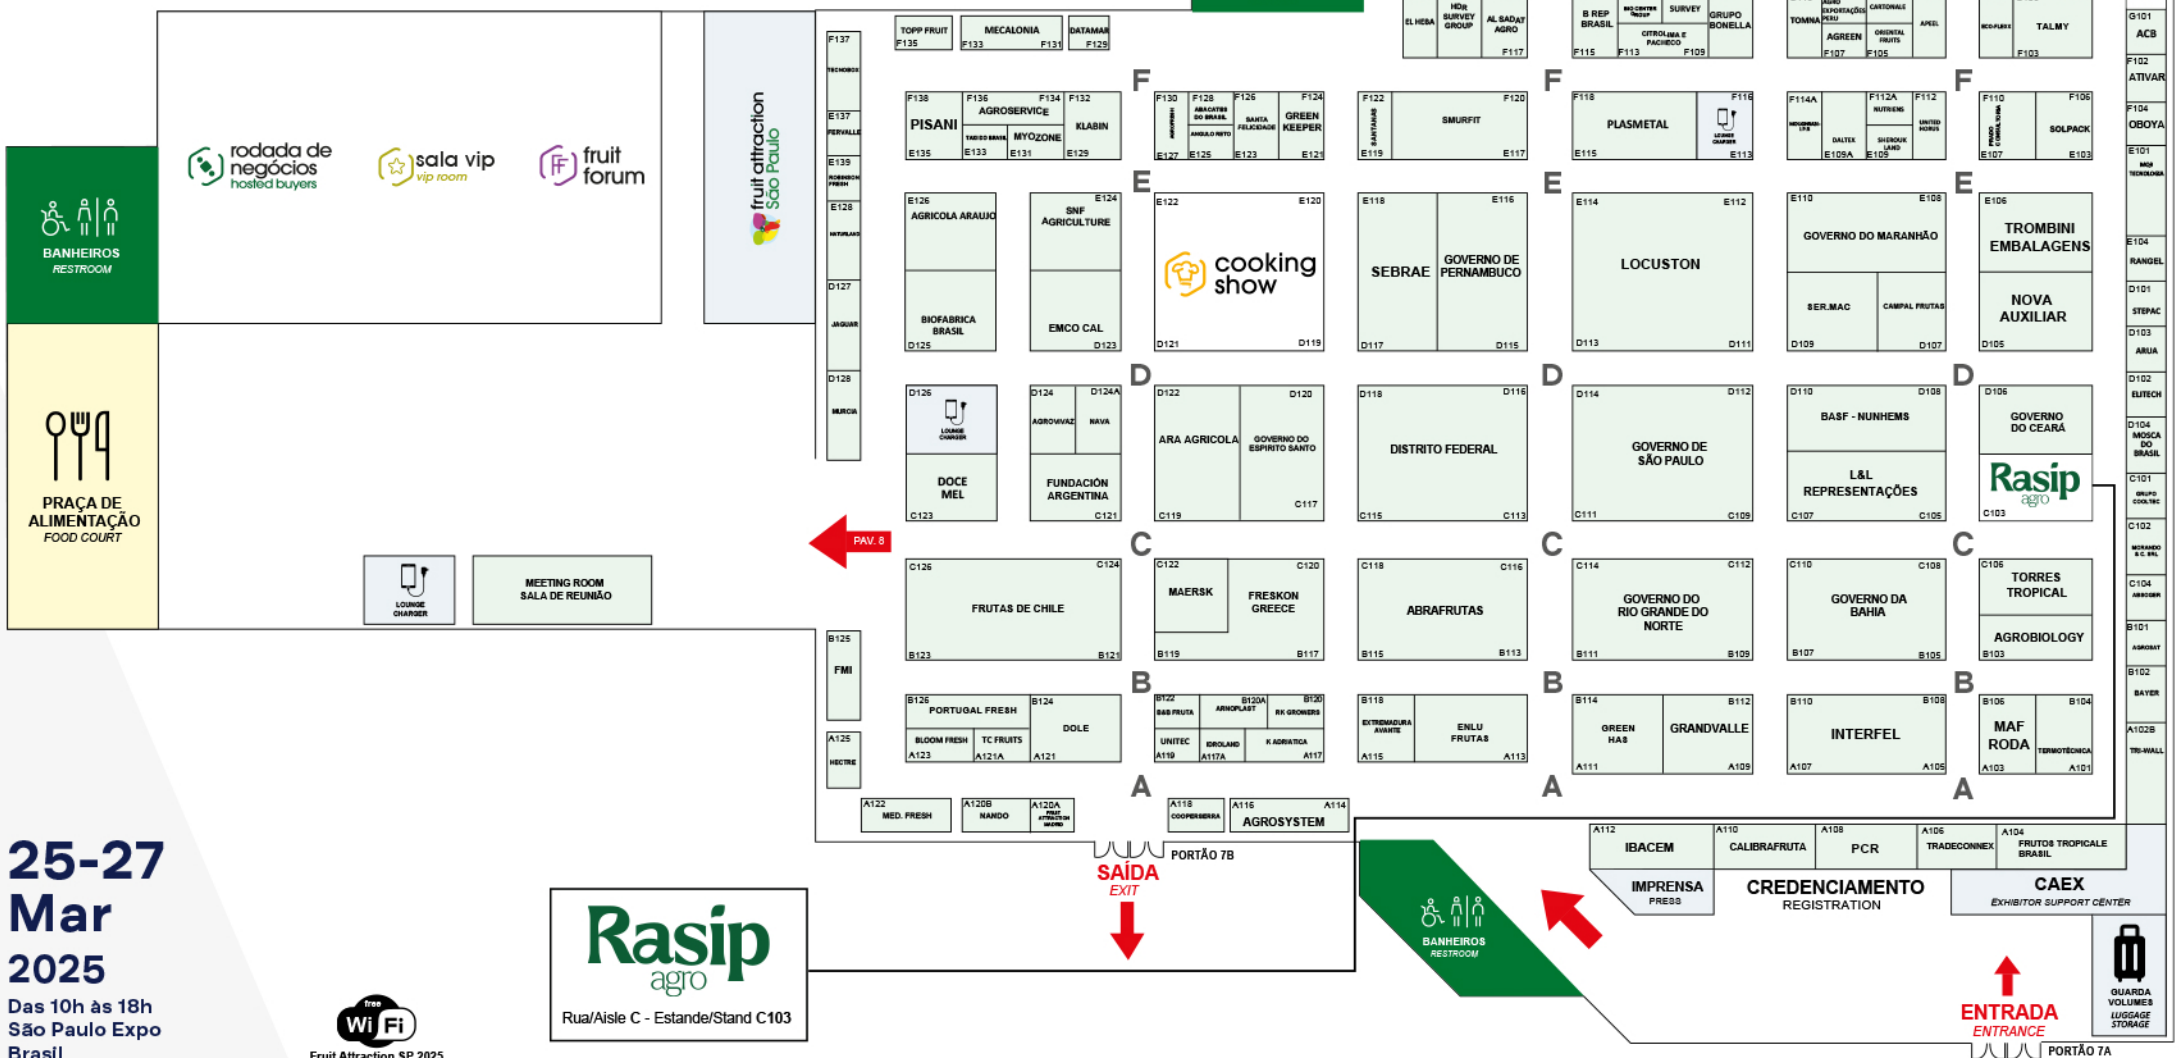

fruit attraction São Paulo

Feira Internacional de Frutas e Verduras
International Trade Show for the Fruit and Vegetable Industry

**25-27
Mar
2025**
Das 10h às 18h
São Paulo Expo
Brasil

Rasip agro
Rua/Aisle C - Estande/Stand C103

ENTRADA ENTRANCE
PORTÃO 7A

GUARDA VOLUMES
LUGGAGE STORAGE